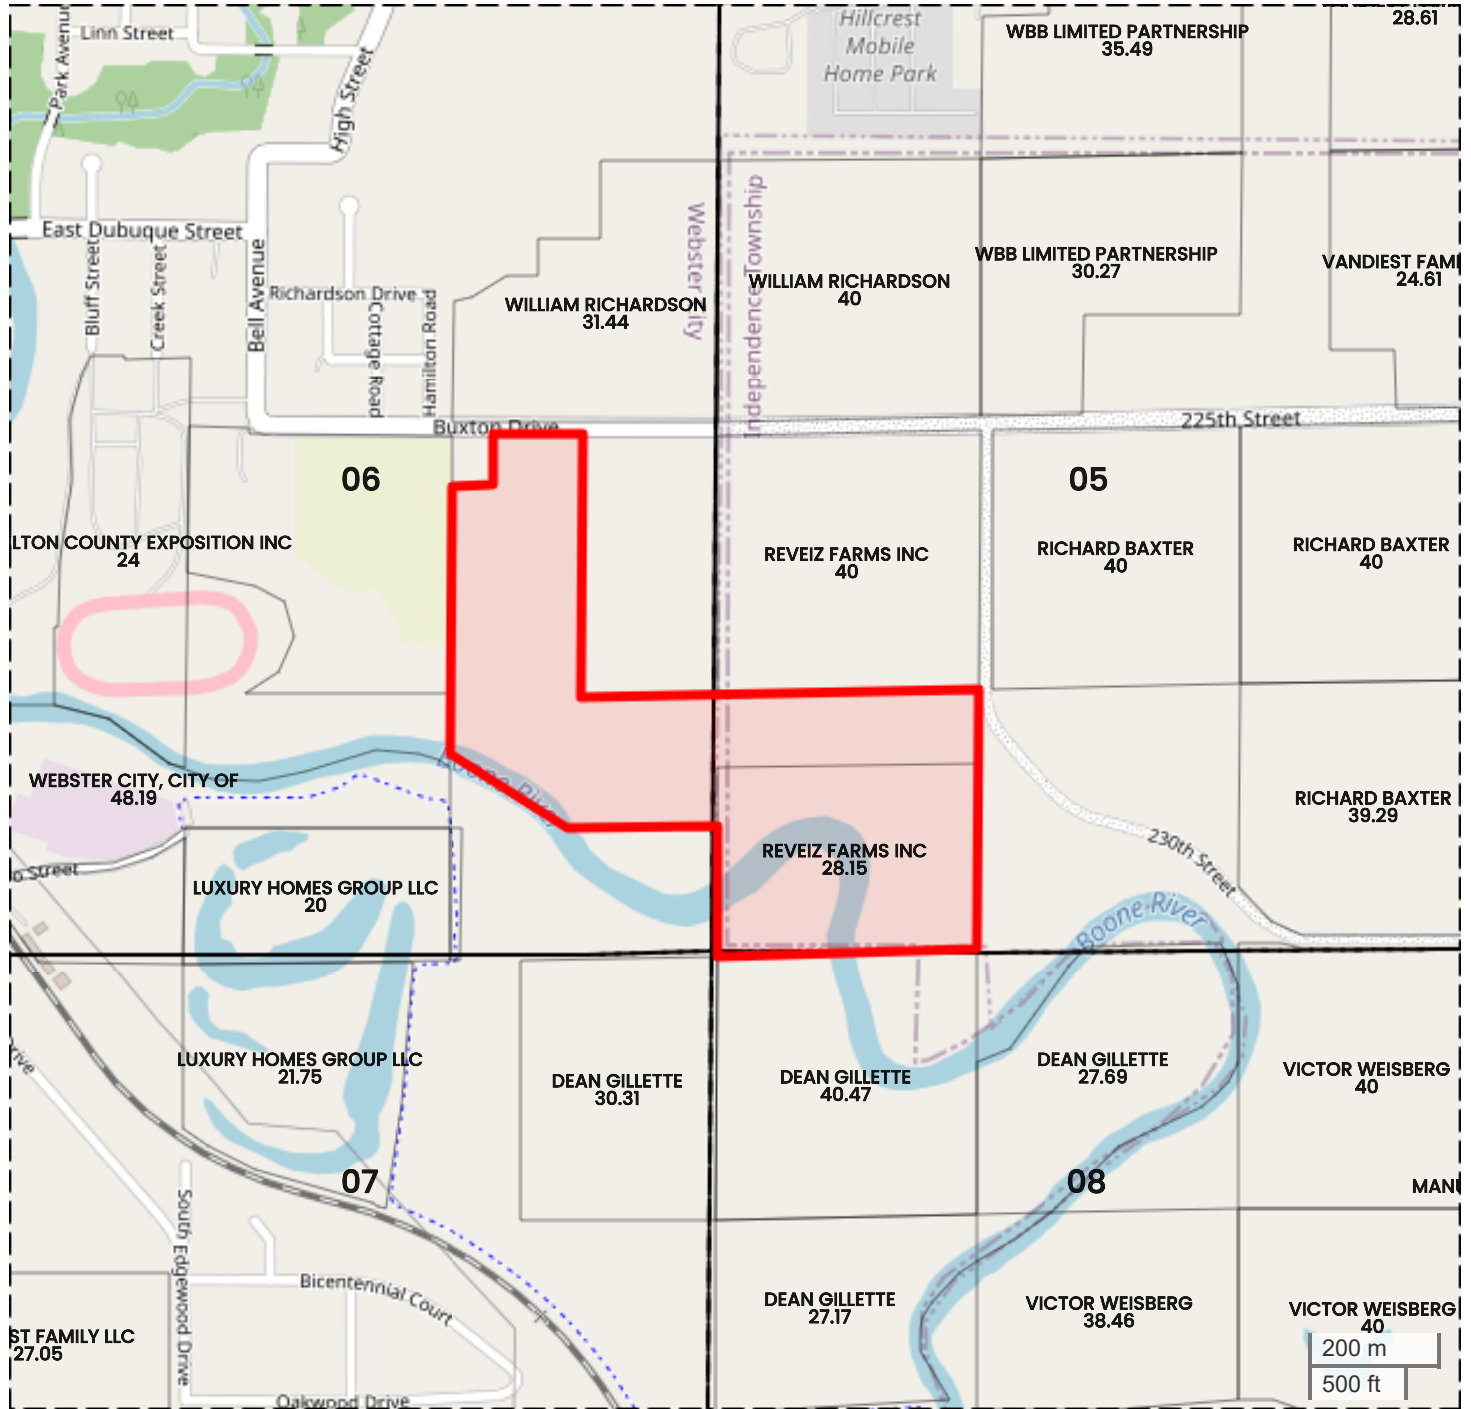

REVEIZ FARM - 75.68 ACRES

PLAT MAP

Center: 42.459520, -93.796032

06-88N-25W

Webster City city Township

Hamilton County, IA

FarmWorth, LLC makes no representations or warranties, express or implied, as to the accuracy of any information, data, numerical values, boundaries, or any other information generated through the use of FarmWorth.com. User is solely responsible for independently investigating and determining all information provided through FarmWorth.com prior to use and waives any and all claims against FarmWorth, LLC for any inaccuracies or inconsistencies in the information and/or data.